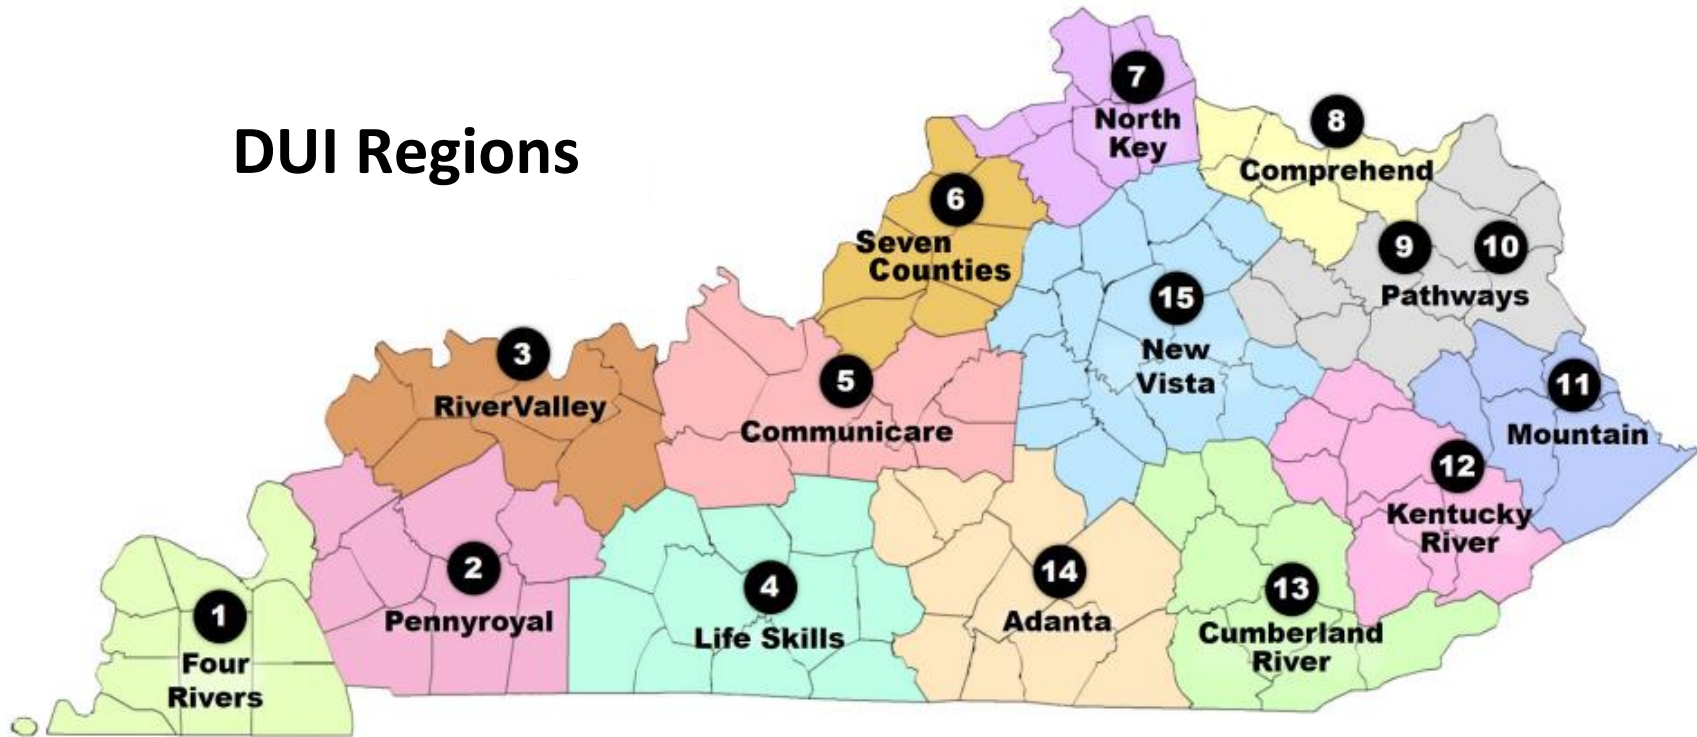

DUI Regions

Megan Kissel – DUI Coordinator, 859-327-1534

Rae Williams – DUI Training Coordinator, 502-782-6143

Lynn Lockridge – Branch Manager, 502-564-1181