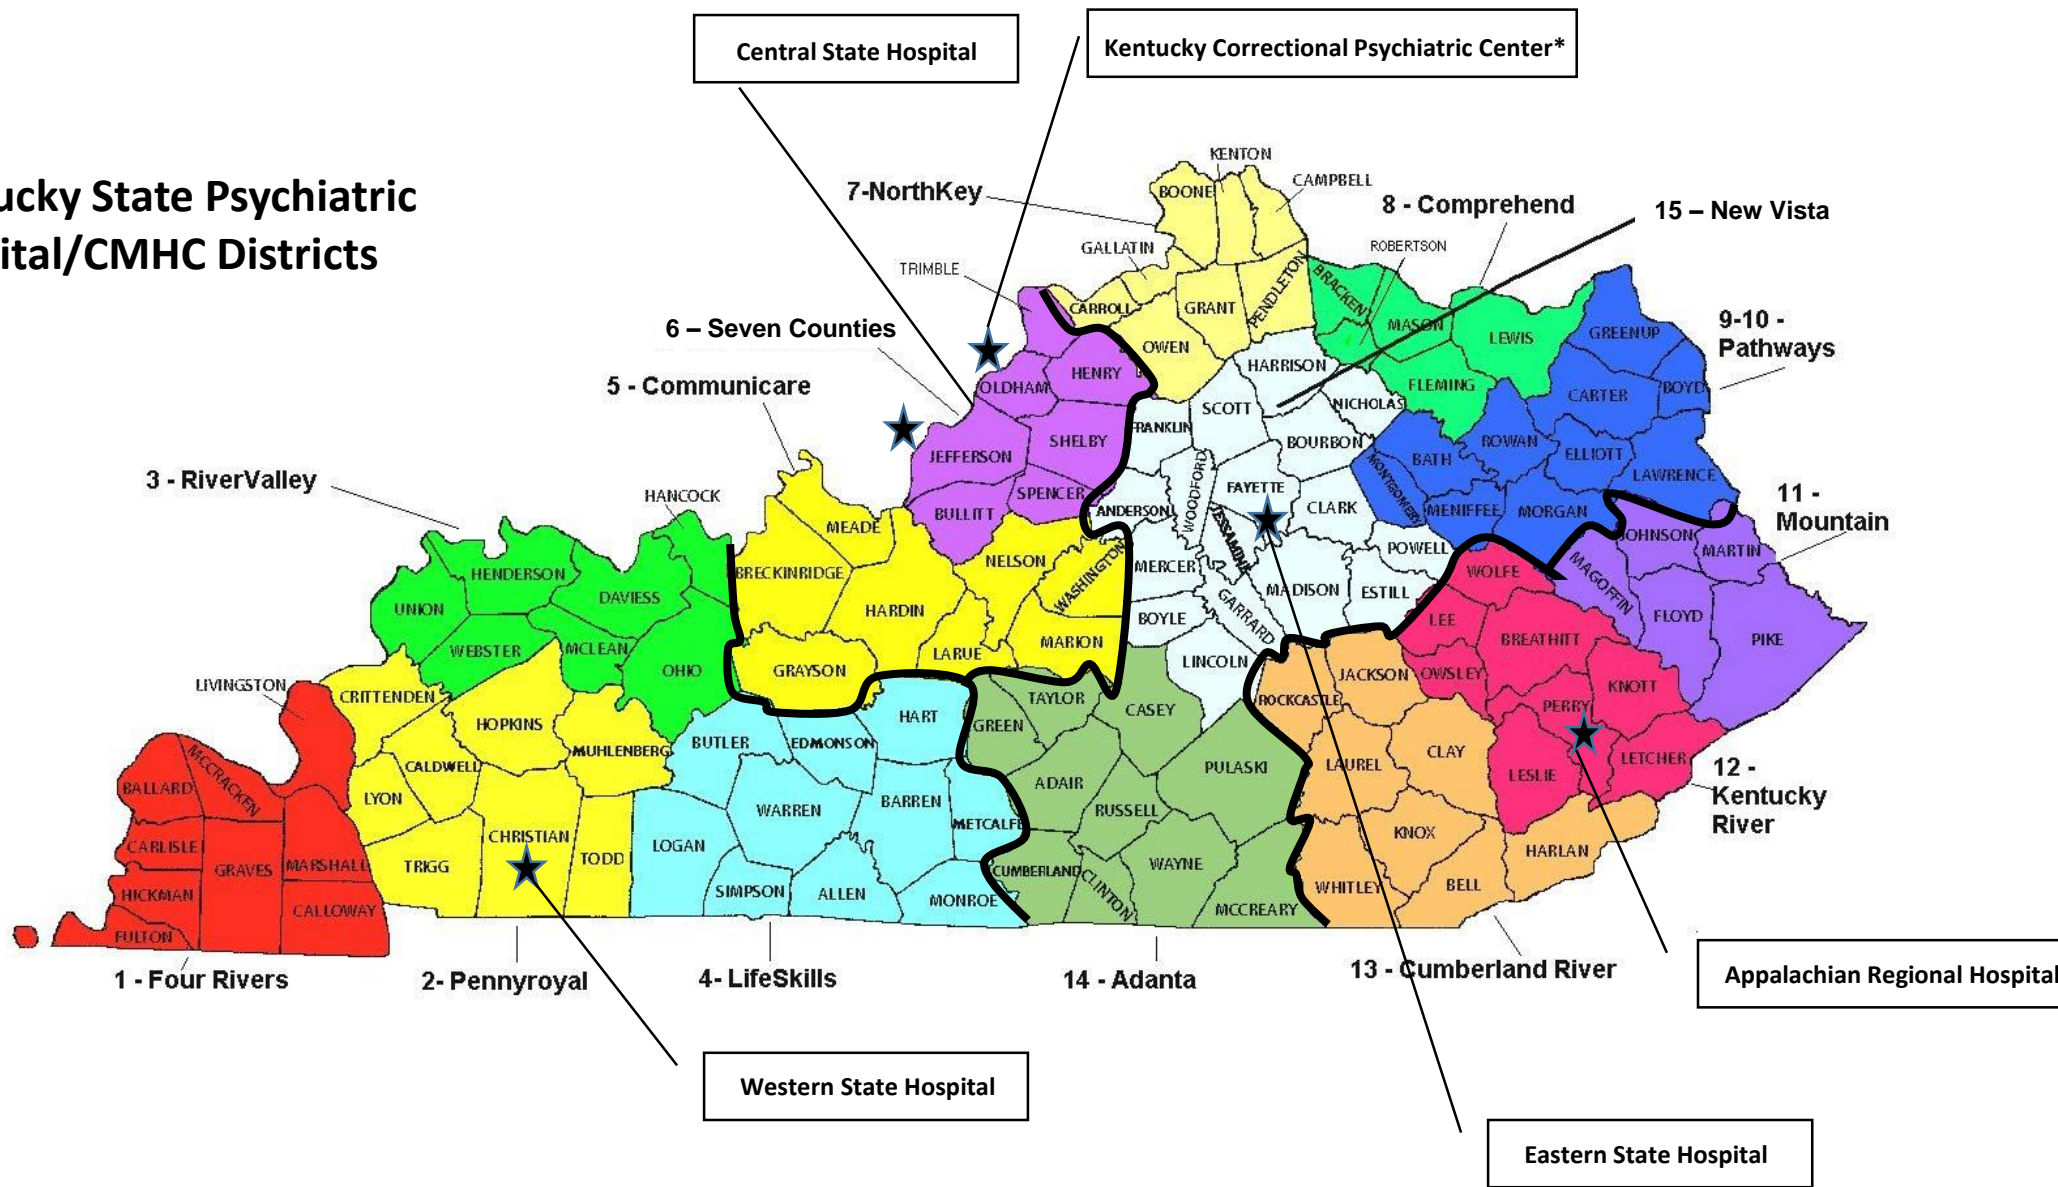

Kentucky State Psychiatric Hospital/CMHC Districts

*KCPC provides forensic psychiatric services statewide